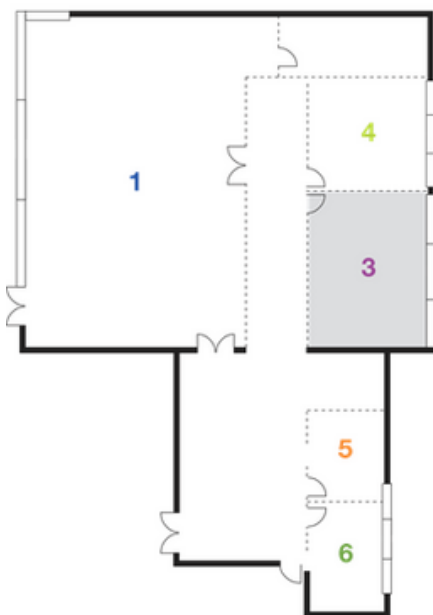

6 conference rooms

Quality Hotel Ostrava City

T: +420 595 195 000
E: j.motloch@cpihotels.com
QualityHotelOstravaCity.com

Platanus

Groundfloor

- Length 17,5 m
- Width 12,5 m
- Area 218 m²
- Theatre 250 pers.
- School 144 pers.
- "U" shape 48/72 pers.

Sophora

1st floor

Length	15 m
Width	6,5 m
Area	97 m ²
Theatre	90 pers.
School	60 pers.
Board	36 pers.
"U" shape	36 pers.

Magnolia

Groundfloor

Length	7 m
Width	6 m
Area	42 m ²
Theatre	30 pers.
School	24 pers.
Board	18 pers.
"U" shape	18 pers.

Salix

Groundfloor

Length	8 m
Width	4,7 m
Area	28 m ²
Theatre	20 pers.
Board	15 pers.
"U" shape	15 pers.

Tilia

Groundfloor

Length 4,5 m
 Width 3,6 m
 Area 16 m²
 Boards 6 pers.
 "U" shape 10 pers.

Castanea

Groundfloor

Length 5 m
 Width 3,6 m
 Area 18 m²
 Boards 6 pers.
 "U" shape 10 pers.