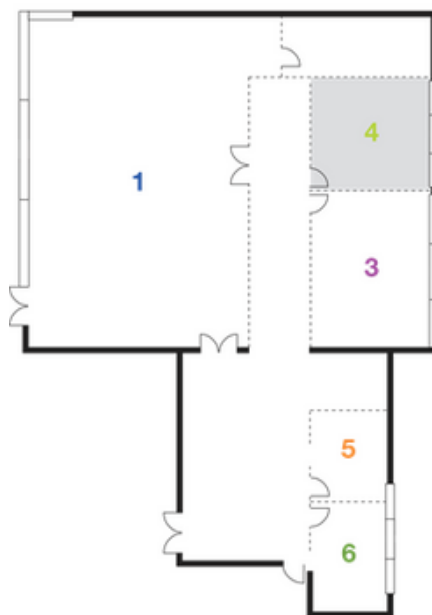

6 conference rooms

Quality Hotel Ostrava City

T: +420 595 195 000
E: j.motloch@cpihotels.com
QualityHotelOstravaCity.com

Platanus

Groundfloor

- Length 17,5 m
- Width 12,5 m
- Area 218 m²
- Theatre 250 pers.
- School 144 pers.
- "U" shape 48/72 pers.

Sophora

1st floor

Length	15 m
Width	6,5 m
Area	97 m ²
Theatre	90 pers.
School	60 pers.
Board	36 pers.
"U" shape	36 pers.

Magnolia

Groundfloor

Length	7 m
Width	6 m
Area	42 m ²
Theatre	30 pers.
School	24 pers.
Board	18 pers.
"U" shape	18 pers.

Salix

Groundfloor

Length	8 m
Width	4,7 m
Area	28 m ²
Theatre	20 pers.
Board	15 pers.
"U" shape	15 pers.

Tilia

Groundfloor

Length 4,5 m
 Width 3,6 m
 Area 16 m²
 Boards 6 pers.
 "U" shape 10 pers.

Castanea

Groundfloor

Length 5 m
 Width 3,6 m
 Area 18 m²
 Boards 6 pers.
 "U" shape 10 pers.