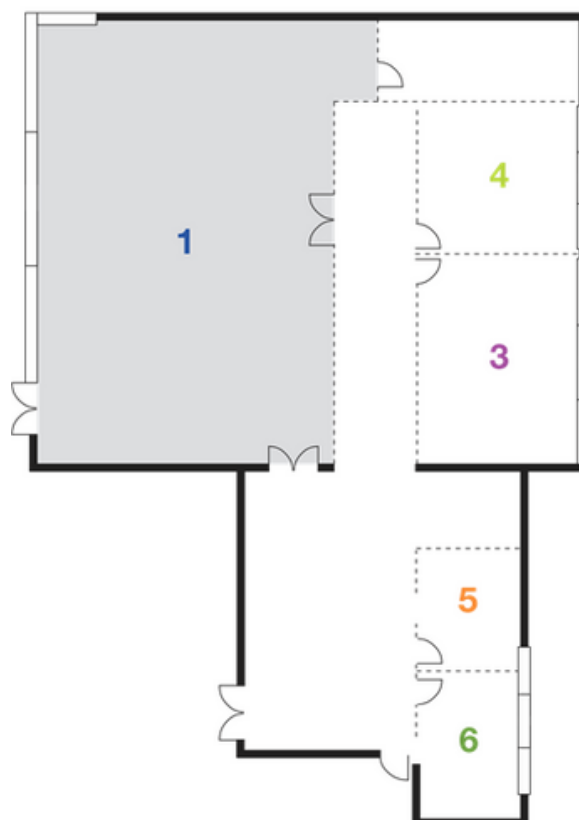

6 conference rooms

Quality Hotel Ostrava City

T: +420 595 195 000
E: j.motloch@cpihotels.com
QualityHotelOstravaCity.com

Platanus

Groundfloor

- Length 17,5 m
- Width 12,5 m
- Area 218 m²
- Theatre 250 pers.
- School 144 pers.
- "U" shape 48/72 pers.

Sophora

1st floor

Length	15 m
Width	6,5 m
Area	97 m ²
Theatre	90 pers.
School	60 pers.
Board	36 pers.
"U" shape	36 pers.

Magnolia

Groundfloor

Length	7 m
Width	6 m
Area	42 m ²
Theatre	30 pers.
School	24 pers.
Board	18 pers.
"U" shape	18 pers.

Salix

Groundfloor

Length	8 m
Width	4,7 m
Area	28 m ²
Theatre	20 pers.
Board	15 pers.
"U" shape	15 pers.

Tilia

Groundfloor

Length 4,5 m
 Width 3,6 m
 Area 16 m²
 Boards 6 pers.
 "U" shape 10 pers.

Castanea

Groundfloor

Length 5 m
 Width 3,6 m
 Area 18 m²
 Boards 6 pers.
 "U" shape 10 pers.