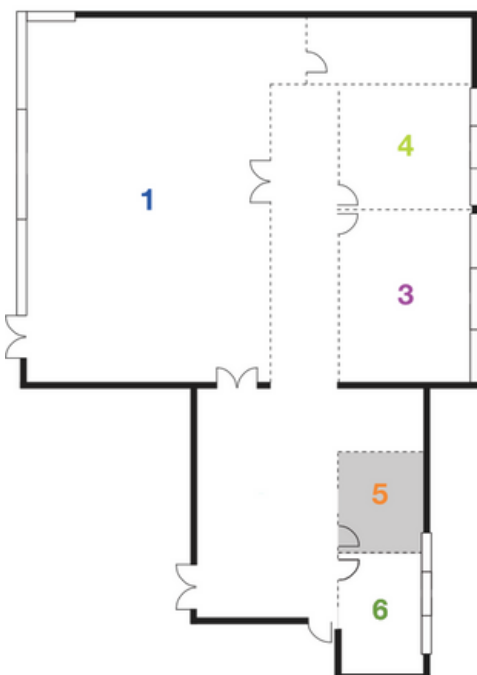

6 conference rooms

Quality Hotel Ostrava City

T: +420 595 195 000
E: j.motloch@cpihotels.com
QualityHotelOstravaCity.com

Platanus

Groundfloor

- Length 17,5 m
- Width 12,5 m
- Area 218 m²
- Theatre 250 pers.
- School 144 pers.
- "U" shape 48/72 pers.

Sophora

1st floor

Length	15 m
Width	6,5 m
Area	97 m ²
Theatre	90 pers.
School	60 pers.
Board	36 pers.
"U" shape	36 pers.

Magnolia

Groundfloor

Length	7 m
Width	6 m
Area	42 m ²
Theatre	30 pers.
School	24 pers.
Board	18 pers.
"U" shape	18 pers.

Salix

Groundfloor

Length	8 m
Width	4,7 m
Area	28 m ²
Theatre	20 pers.
Board	15 pers.
"U" shape	15 pers.

Tilia

Groundfloor

Length 4,5 m
 Width 3,6 m
 Area 16 m²
 Boards 6 pers.
 "U" shape 10 pers.

Castanea

Groundfloor

Length 5 m
 Width 3,6 m
 Area 18 m²
 Boards 6 pers.
 "U" shape 10 pers.