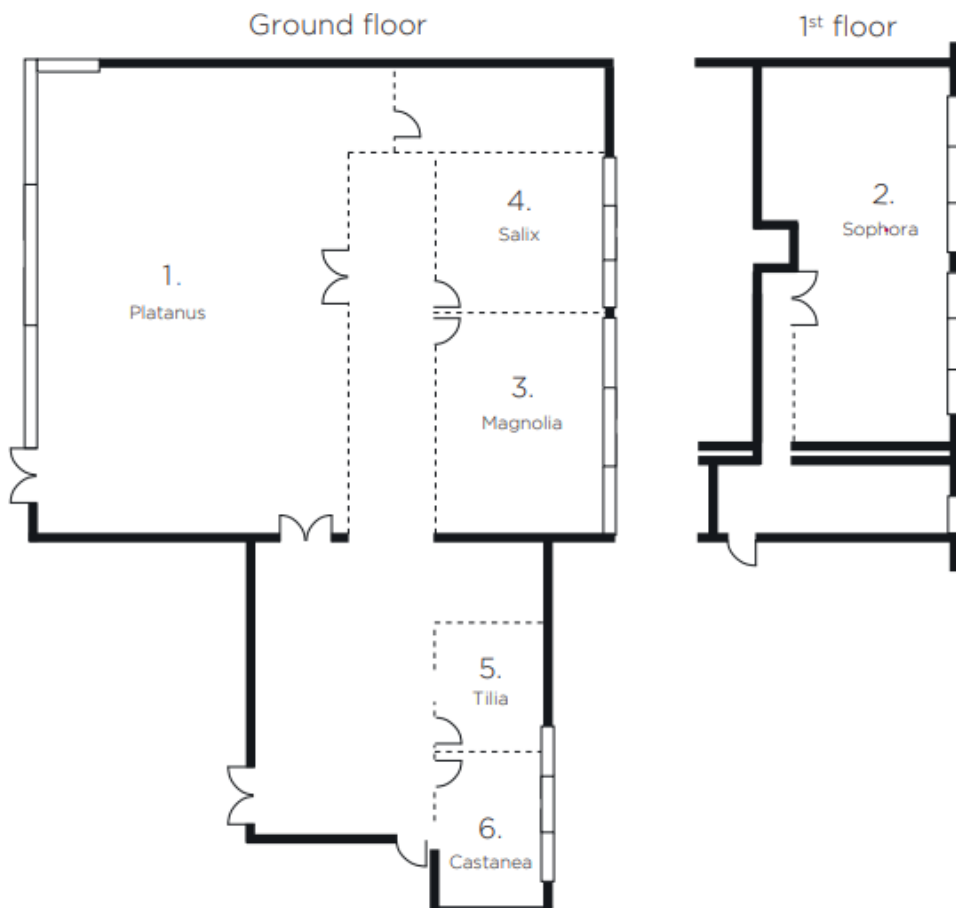

6 conference rooms

Quality Hotel Ostrava City

T: +420 595 195 000
E: j.motloch@cpihotels.com
QualityHotelOstravaCity.com

Platanus

Groundfloor

- Length 17,5 m
- Width 12,5 m
- Area 218 m²
- Theatre 250 pers.
- School 144 pers.
- "U" shape 48/72 pers.

Sophora

1st floor

Length	15 m
Width	6,5 m
Area	97 m ²
Theatre	90 pers.
School	60 pers.
Board	36 pers.
"U" shape	36 pers.

Magnolia

Groundfloor

Length	7 m
Width	6 m
Area	42 m ²
Theatre	30 pers.
School	24 pers.
Board	18 pers.
"U" shape	18 pers.

Salix

Groundfloor

Length	8 m
Width	4,7 m
Area	28 m ²
Theatre	20 pers.
Board	15 pers.
"U" shape	15 pers.

Tilia

Groundfloor

Length 4,5 m
 Width 3,6 m
 Area 16 m²
 Boards 6 pers.
 "U" shape 10 pers.

Castanea

Groundfloor

Length 5 m
 Width 3,6 m
 Area 18 m²
 Boards 6 pers.
 "U" shape 10 pers.