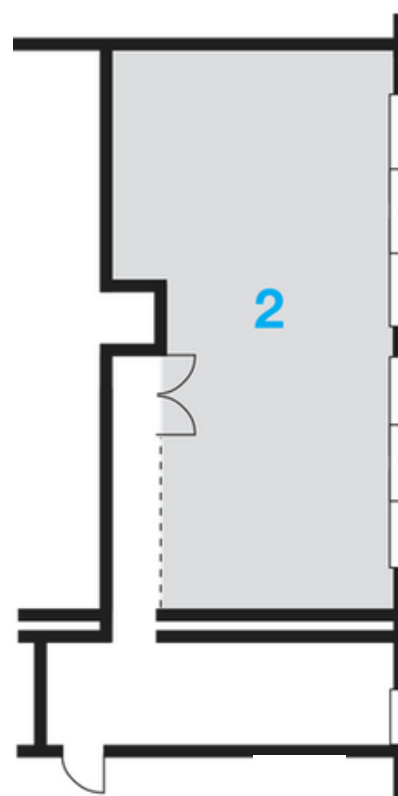

6 conference rooms

Quality Hotel Ostrava City

T: +420 595 195 000
E: j.motloch@cpihotels.com
QualityHotelOstravaCity.com

Platanus

Groundfloor

- Length 17,5 m
- Width 12,5 m
- Area 218 m²
- Theatre 250 pers.
- School 144 pers.
- "U" shape 48/72 pers.

Sophora

1st floor

Length	15 m
Width	6,5 m
Area	97 m ²
Theatre	90 pers.
School	60 pers.
Board	36 pers.
"U" shape	36 pers.

Magnolia

Groundfloor

Length	7 m
Width	6 m
Area	42 m ²
Theatre	30 pers.
School	24 pers.
Board	18 pers.
"U" shape	18 pers.

Salix

Groundfloor

Length	8 m
Width	4,7 m
Area	28 m ²
Theatre	20 pers.
Board	15 pers.
"U" shape	15 pers.

Tilia

Groundfloor

Length 4,5 m
 Width 3,6 m
 Area 16 m²
 Boards 6 pers.
 "U" shape 10 pers.

Castanea

Groundfloor

Length 5 m
 Width 3,6 m
 Area 18 m²
 Boards 6 pers.
 "U" shape 10 pers.