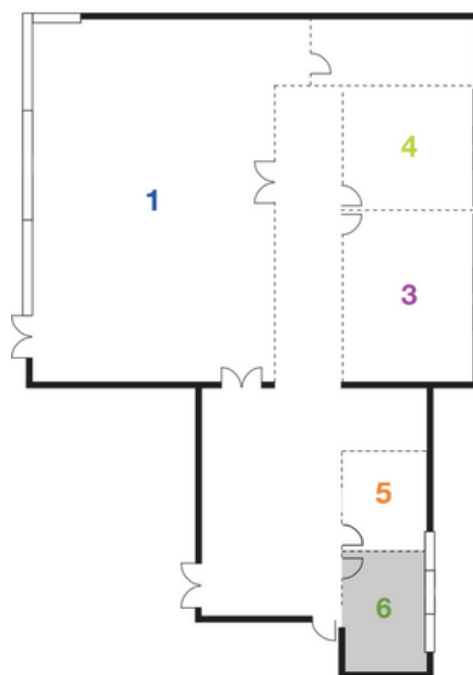

6 conference rooms

Quality Hotel Ostrava City

T: +420 595 195 000
E: j.motloch@cpihotels.com
QualityHotelOstravaCity.com

Platanus

Groundfloor

- Length 17,5 m
- Width 12,5 m
- Area 218 m²
- Theatre 250 pers.
- School 144 pers.
- "U" shape 48/72 pers.

Sophora

1st floor

Length	15 m
Width	6,5 m
Area	97 m ²
Theatre	90 pers.
School	60 pers.
Board	36 pers.
"U" shape	36 pers.

Magnolia

Groundfloor

Length	7 m
Width	6 m
Area	42 m ²
Theatre	30 pers.
School	24 pers.
Board	18 pers.
"U" shape	18 pers.

Salix

Groundfloor

Length	8 m
Width	4,7 m
Area	28 m ²
Theatre	20 pers.
Board	15 pers.
"U" shape	15 pers.

Tilia

Groundfloor

Length 4,5 m
 Width 3,6 m
 Area 16 m²
 Boards 6 pers.
 "U" shape 10 pers.

Castanea

Groundfloor

Length 5 m
 Width 3,6 m
 Area 18 m²
 Boards 6 pers.
 "U" shape 10 pers.